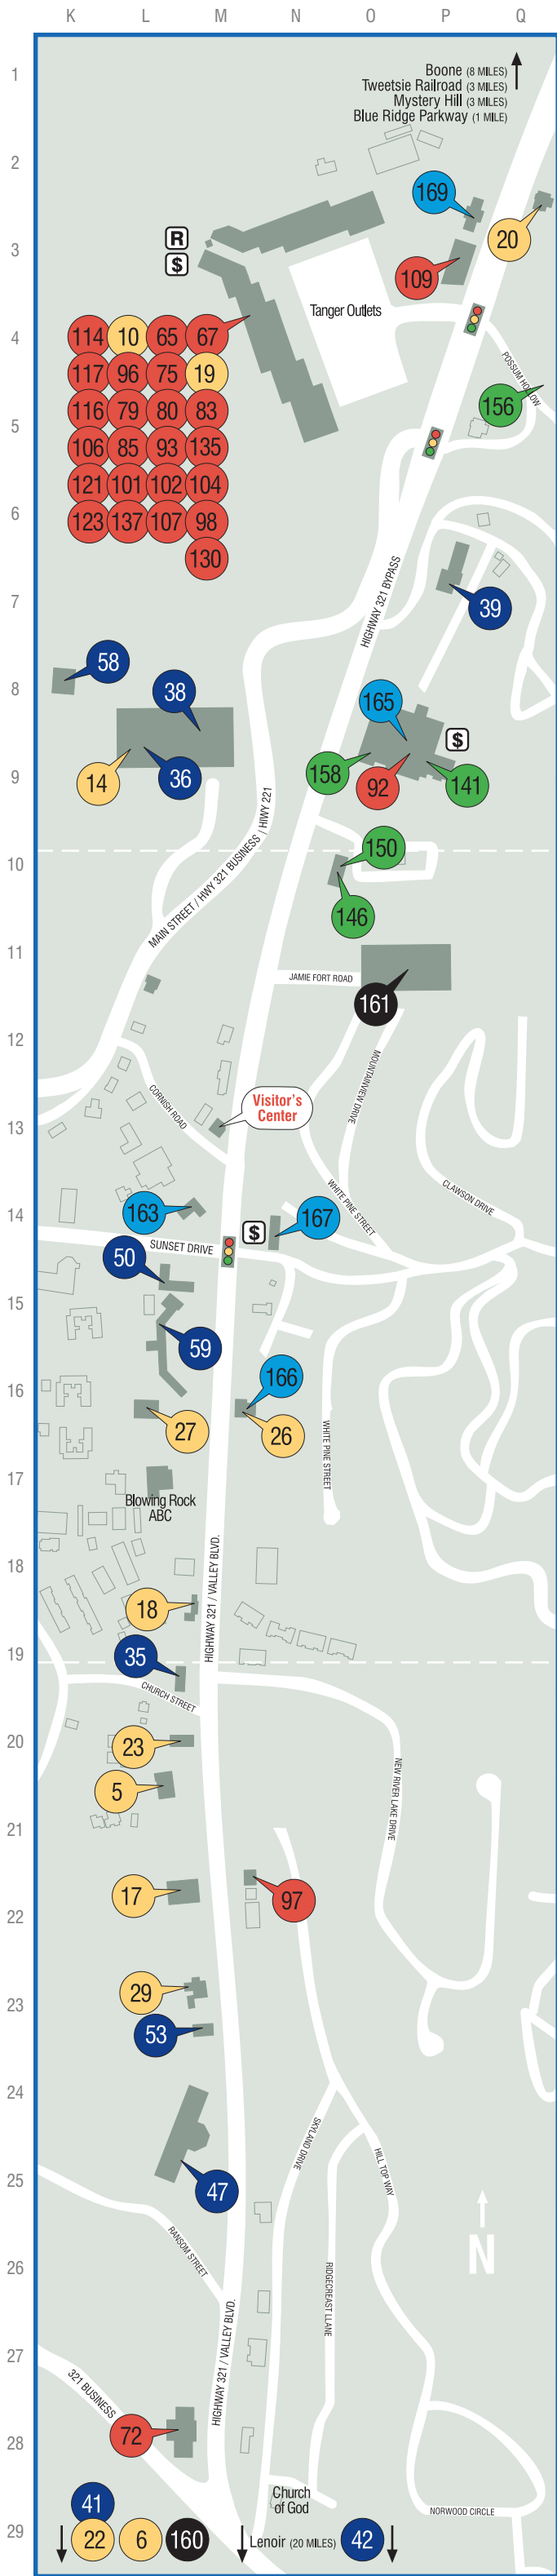

Linville (18 MILES)
Bass Lake (.5 MILES)
Blue Ridge Parkway (2 MILES)
Blowing Rock Equestrian Preserve (1 MILE)

Boone (8 MILES)
Tweetsie Railroad (3 MILES)
Mystery Hill (3 MILES)
Blue Ridge Parkway (1 MILE)

Lenoir (20 MILES)

RESTAURANTS

- 1 The Best Cellar (G-13)
- 2 Bald Guy Brew (F-11)
- 3 Bistro Roca (A-14)
- 4 Blowing Rock Grille (J-14)
- 5 Brandie's Grille (L-20)
- 6 Canyons (SOUTH, OFF MAP)
- 7 Crippen's Restaurant (H-13)
- 8 Franks and More (E-16)
- 9 Glidewell's (D-16)
- 10 Kilwins Chocolate (N-4)
- 11 Kilwins Ice Cream (E-14)
- 12 Knights on Main (F-11)
- 13 Kojay's Eatery & Coffee House (D-15)
- 14 Manor House at Chetola (M-9)
- 15 Mellow Mushroom (F-13)
- 17 Outback Steakhouse (M-22)
- 18 Papa Joe's (M-18)
- 19 Pat's Almost World-Famous Cheeseburgers (N-4)
- 20 Pssghetti's Restaurant (Q-3)
- 21 Six Pence Pub (E-15)
- 22 Restaurant G (South Off Map)
- 23 Sledgehammer Charlie's (M-20)
- 24 Speckled Trout Café (E-11)
- 25 Storie Street Grille (E-16)
- 26 Subway (N-16)
- 27 Twigs (L-16)
- 28 Village Café (F-15)
- 29 Woodlands BBQ (M-23)

ACCOMMODATIONS

- 30 Alpine Village Inn (I-14)
- 31 Azalea Garden Inn (G-12)
- 32 Blowing Rock Inn (H-11)
- 33 Blowing Rock Resort Rentals & Sales (J-14)
- 34 Blowing Rock Victorian Inn (J-14)
- 35 Blue Ridge Mountain Rentals (L-19)
- 36 Bob Timberlake B&B (M-9)
- 37 Boxwood Lodge (J-12)
- 38 Chetola Resort (M-9)
- 39 Cliff Dwellers (P-7)
- 40 Crippen's Country Inn (H-13)
- 41 Gideon Ridge (SOUTH, OFF MAP)
- 42 Green Park Inn (SOUTH, OFF MAP)
- 43 Hastings House (F-10)
- 44 Hemlock Inn (F-16)
- 45 Hidden Garden Cottages (F-14)
- 46 Hillwinds Inn (J-14)
- 47 Holiday Inn Express (M-24)
- 48 Homestead Inn (F-15)
- 49 Inn at Ragged Gardens (G-13)
- 50 Jenkins Rentals (L-14)
- 51 Maple Lodge (F-14)
- 52 Meadowbrook Inn (H-13)
- 53 Mountain View Realty (M-23)
- 54 Mountainaire Inn (F-11)
- 55 Ridgeway Inn (E-11)
- 56 Springhaven Inn (D-18)
- 57 Suddreth Cottage (H-10)
- 58 Sweet Season B&B (K-8)
- 59 Village Inn (L-15)